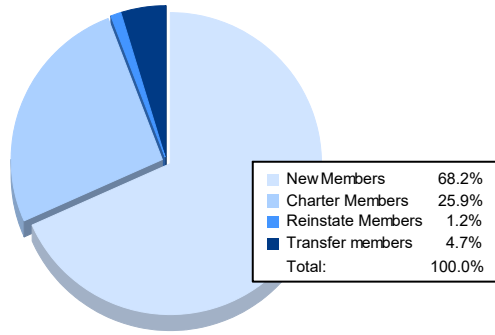

Year	New Clubs	Dropped Clubs	Gain/ Loss Clubs	New Members	Charter Members	Reinstate Members	Transfer Members	Total Member Added	Total Members Dropped	Gain/ Loss Members
2016-2017	2	0	2	64	55	1	5	125	66	59
2017-2018	0	0	0	87	3	0	9	99	87	12
2018-2019	1	0	1	71	22	1	0	94	91	3
2019-2020	0	0	0	71	0	0	11	82	74	8
2020-2021	1	0	1	58	22	1	4	85	70	15
<b>Average</b>	<b>1</b>	<b>0</b>	<b>1</b>	<b>70</b>	<b>20</b>	<b>1</b>	<b>6</b>	<b>97</b>	<b>78</b>	<b>19</b>

### Membership Composition June 2021 Cumulative